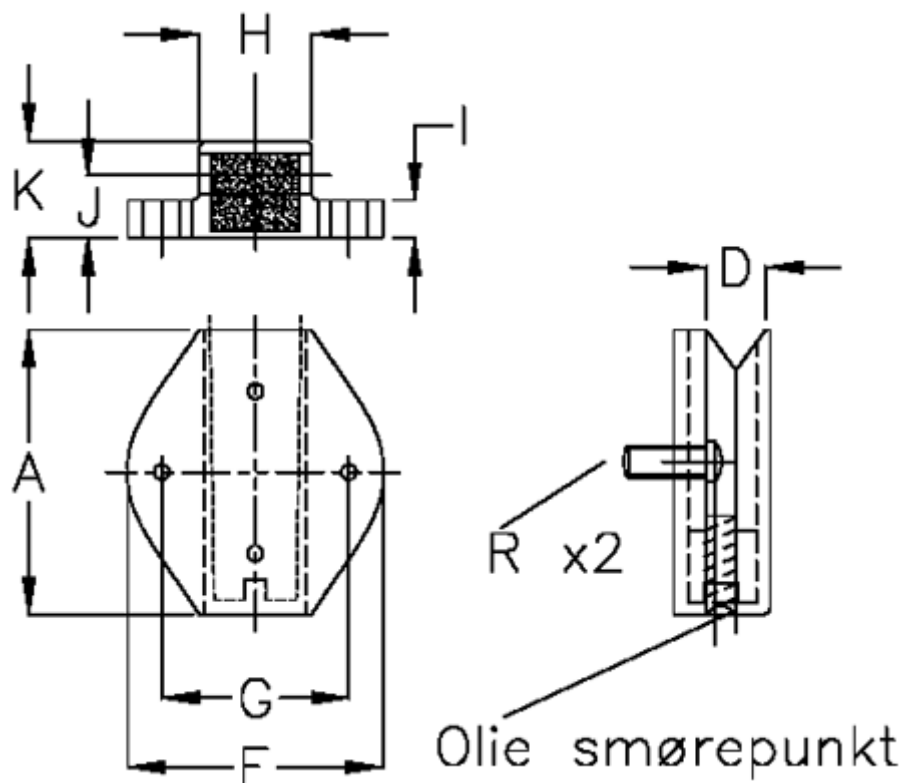

Article number: 059040360

Description: Hepco lubricator slimline LB 360

Measures

A = 34.0

D = 6.2

F = 34

G = 25

H = 16.60

I = 5.0

J = 8.3

K = 12.9

R = M4x10

Weight kg/1000 = 0.008